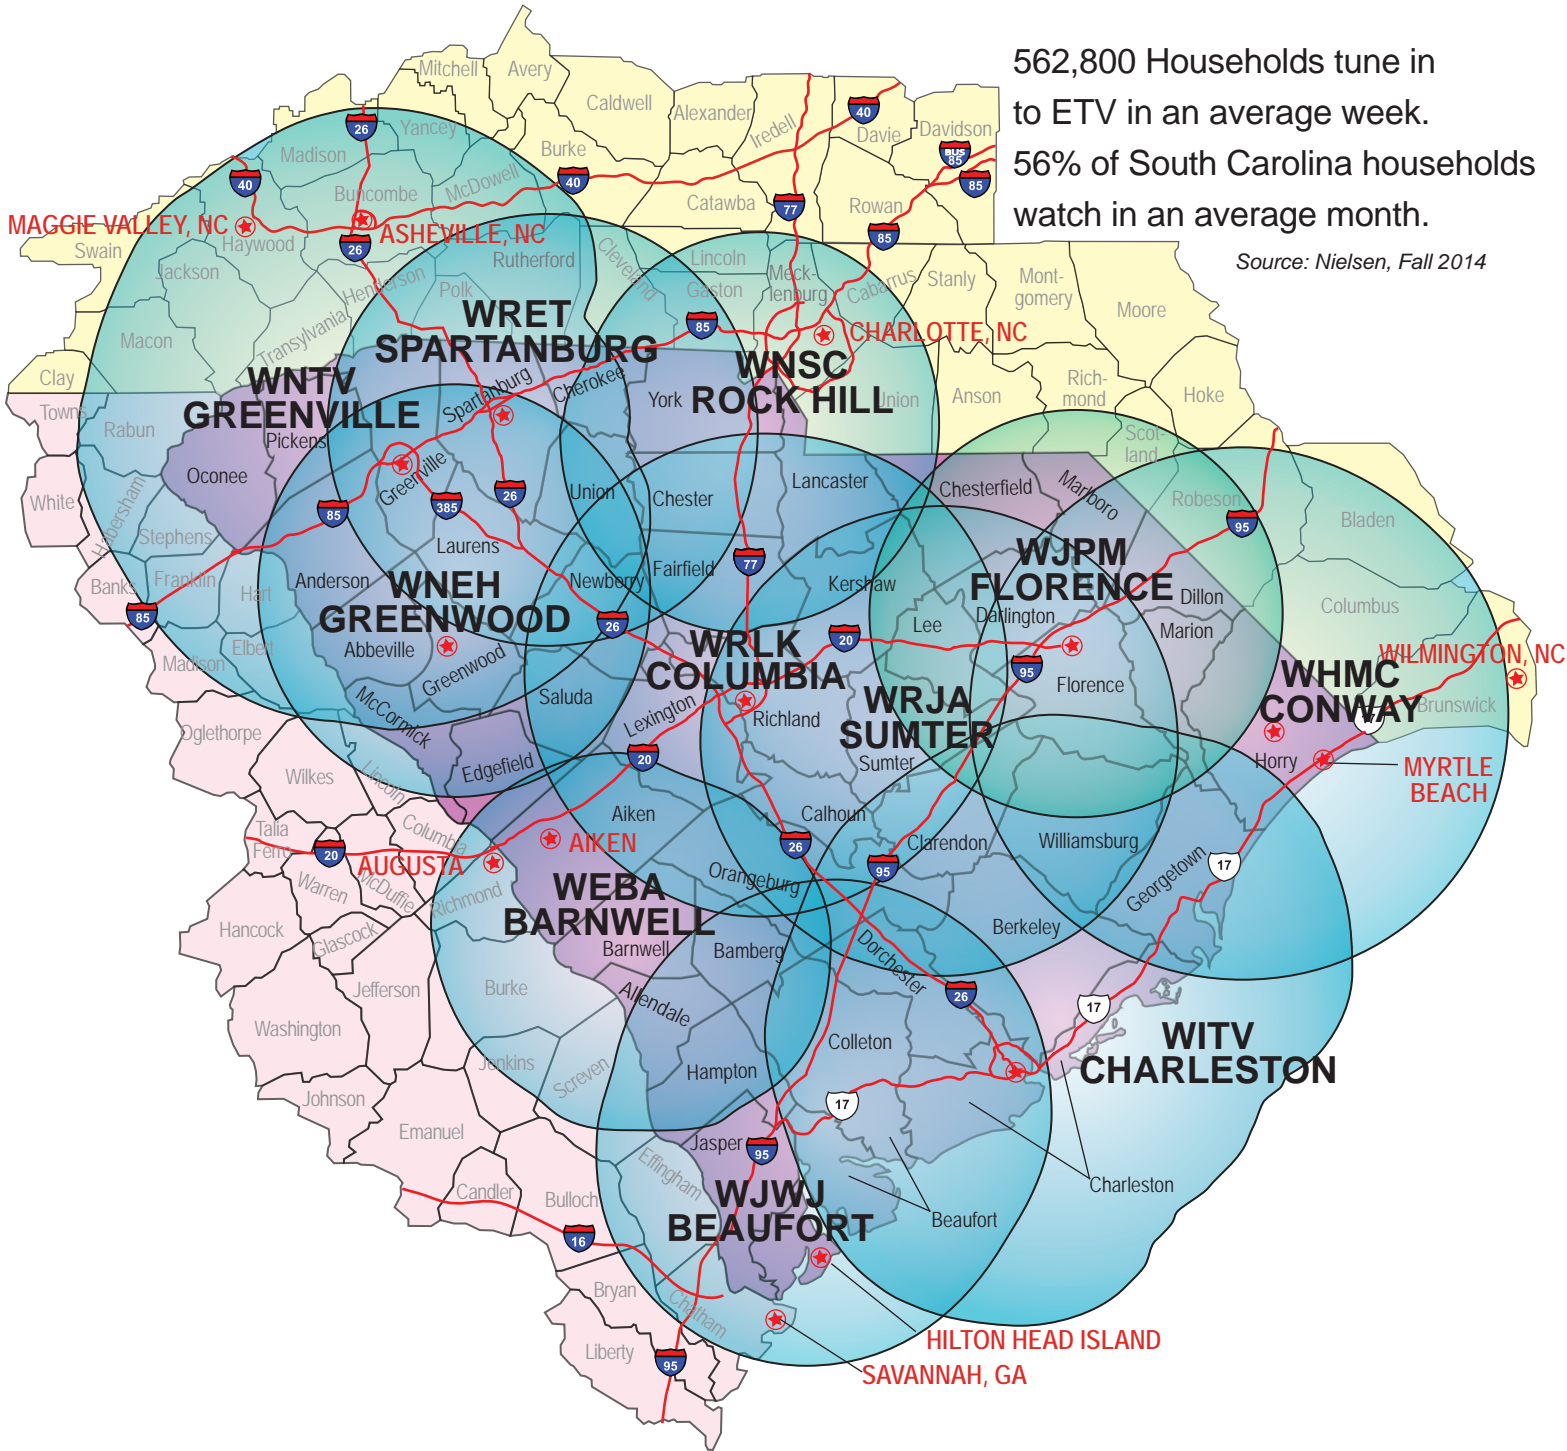

ETV COVERAGE AREA

562,800 Households tune in to ETV in an average week.
56% of South Carolina households watch in an average month.

Source: Nielsen, Fall 2014

ETV reaches into 8 DMAs, including 5 of the top 100:

- | | | |
|---|--|--|
| #22 Charlotte, NC
Rock Hill: WNSC-30 | #77 Columbia, SC
Columbia: WRLK-35
Sumter: WRJA-27 | #102 Myrtle Beach-Florence
Conway: WHMC-23
Florence: WJPM-33 |
| #37 Greenville-Spart-Ashevil-And
Greenville: WNTV-29
Spartanburg: WRET-49
Greenwood: WNEH-38 | #91 Savannah, GA
Beaufort: WJWJ-16 | #112 Augusta-Aiken
Allendale: WEBA-14 |
| | #94 Charleston, SC
Charleston: WITV-7 | #192 Greenwood-Greenville
Greenwood: WNEH-38 |

The South Carolina ETV network includes 11 TV stations and 8 radio stations blanketing the state, as well as parts of North Carolina and Georgia.